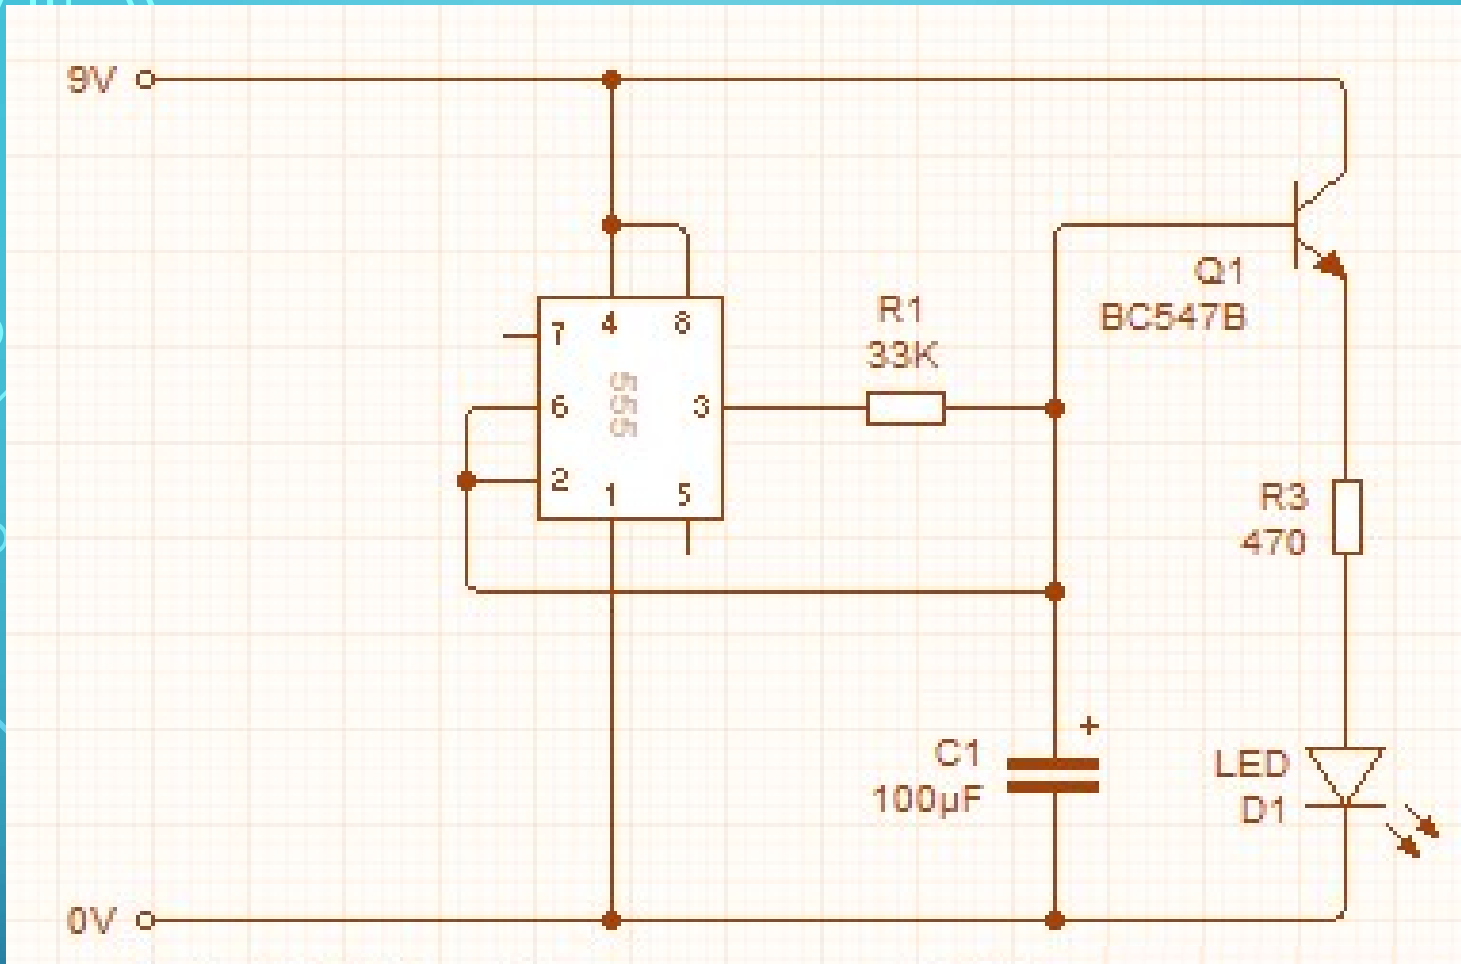

Flashing LED Schematic

555-Timer-Circuits.com

Fading LED Schematic